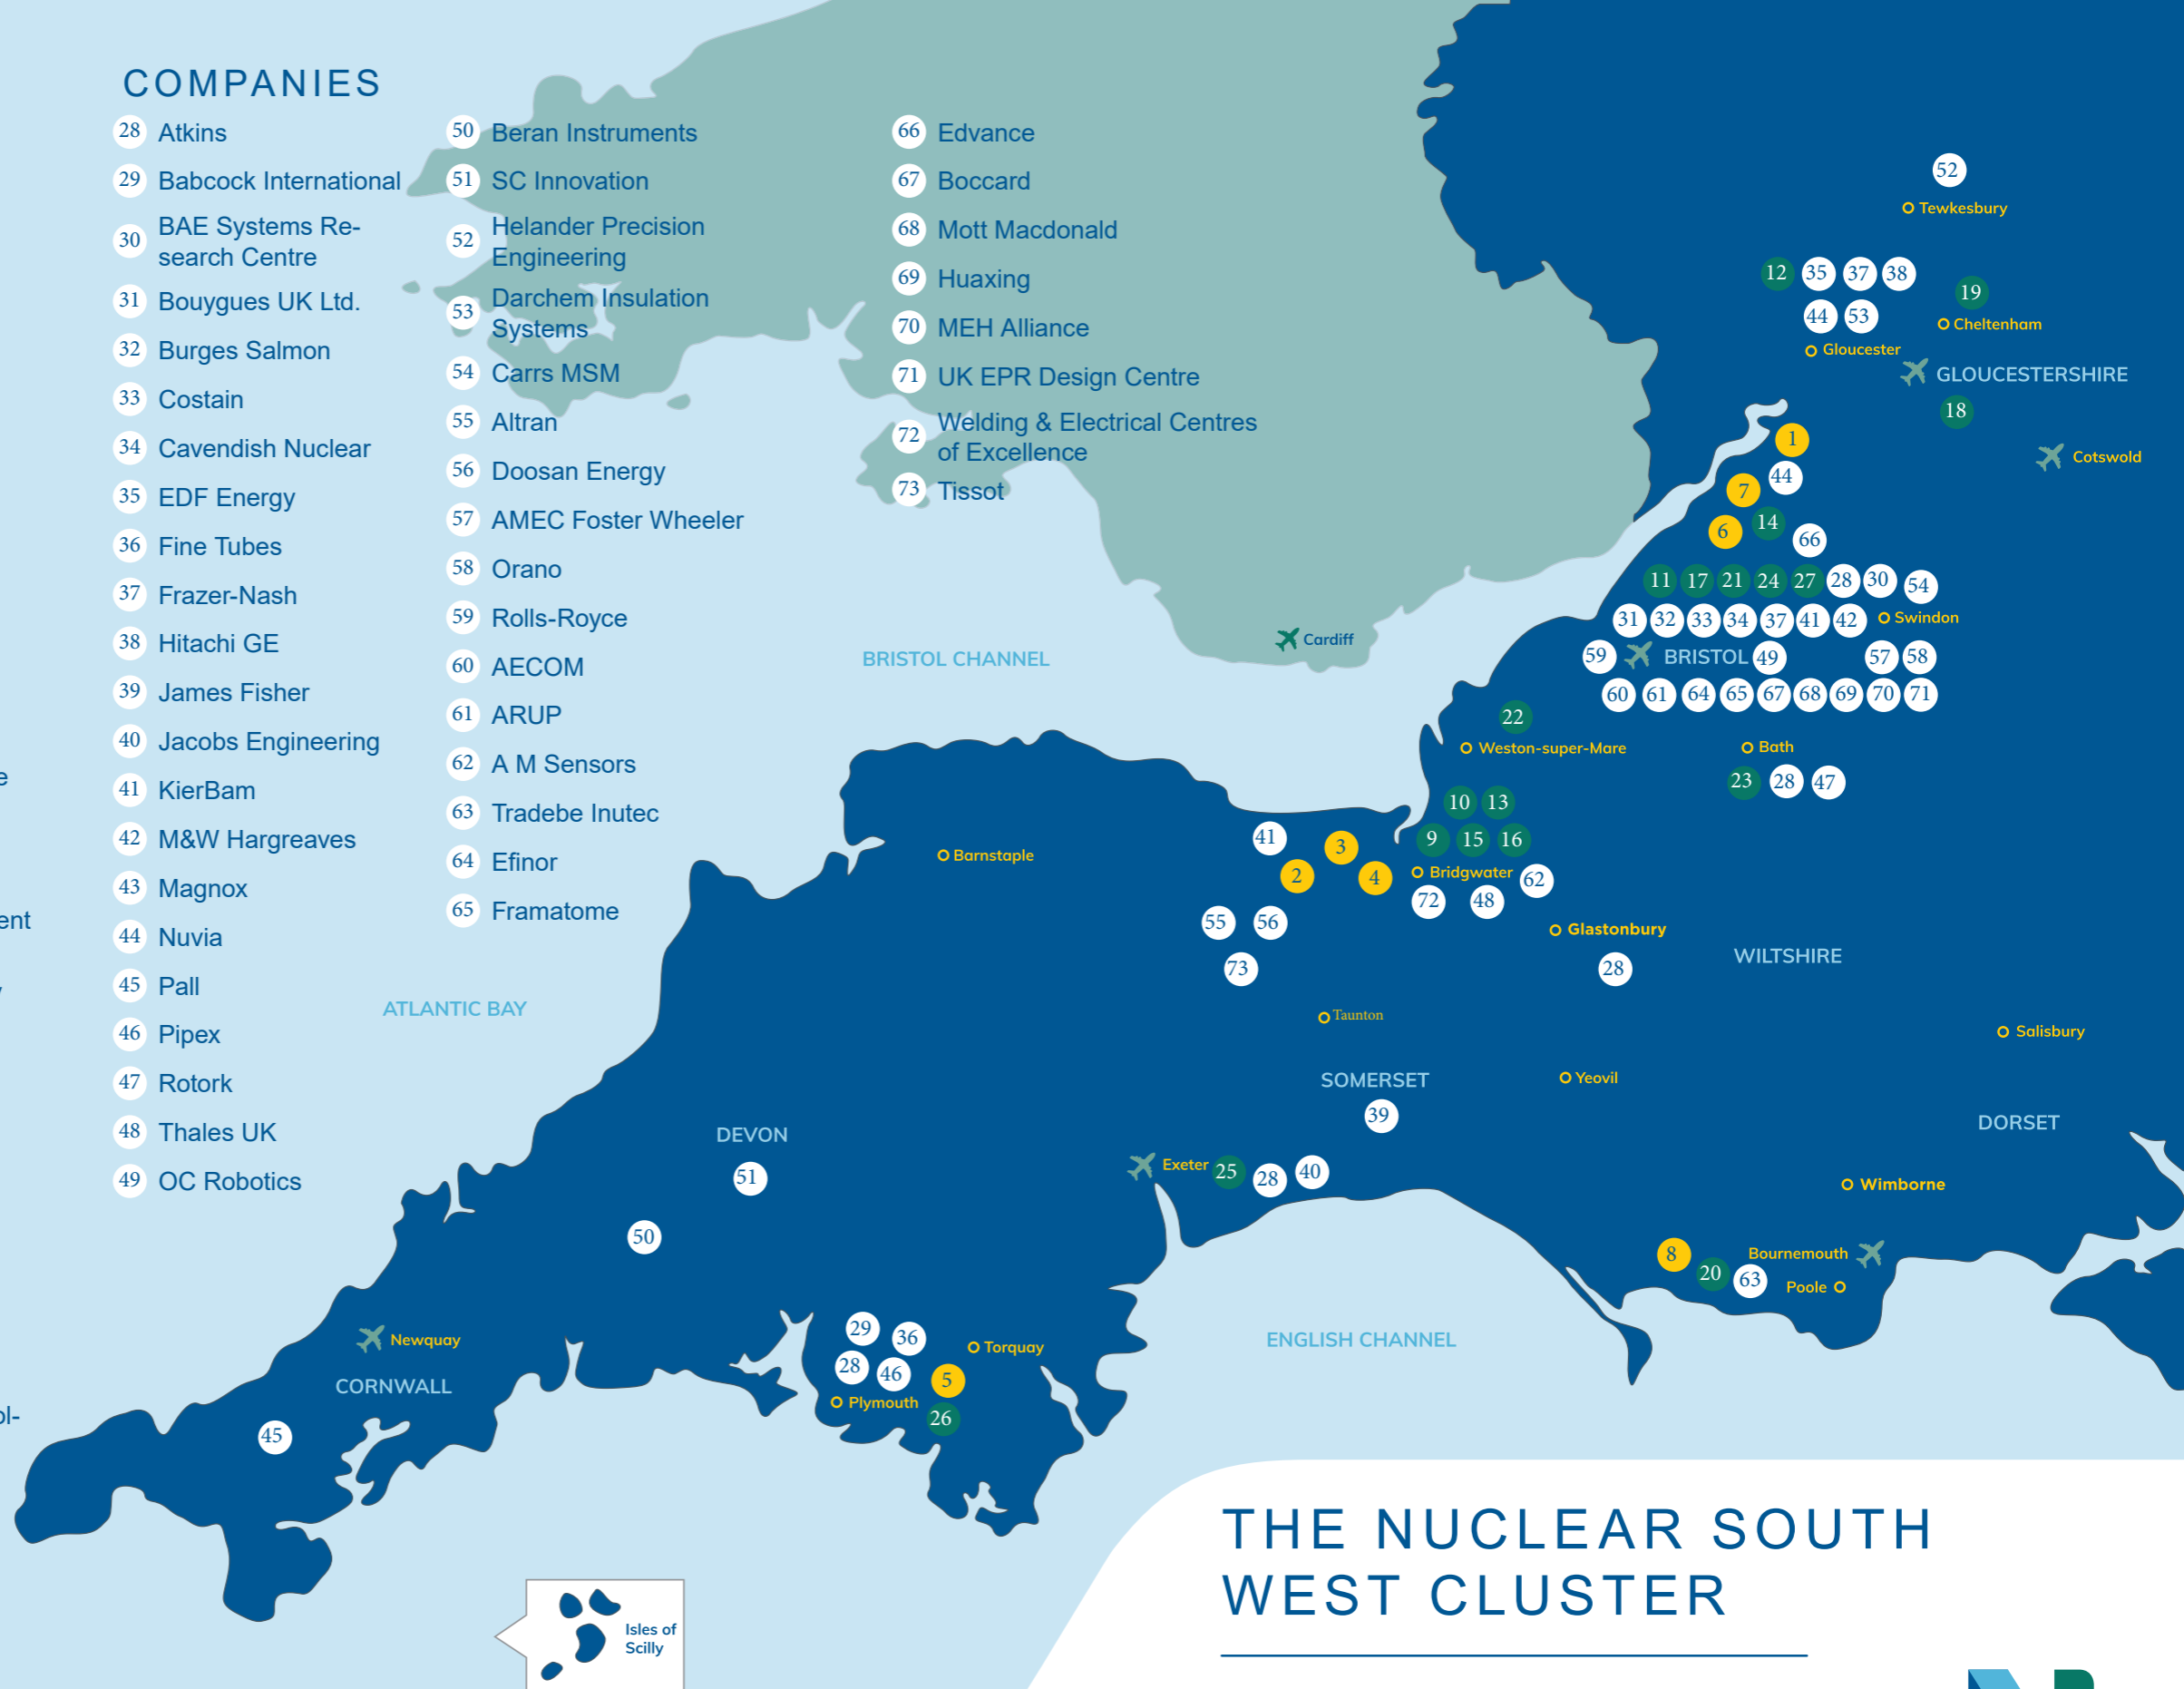

COMPANIES

- 28 Atkins
- 29 Babcock International
- 30 BAE Systems Research Centre
- 31 Bouygues UK Ltd.
- 32 Burges Salmon
- 33 Costain
- 34 Cavendish Nuclear
- 35 EDF Energy
- 36 Fine Tubes
- 37 Frazer-Nash
- 38 Hitachi GE
- 39 James Fisher
- 40 Jacobs Engineering
- 41 KierBam
- 42 M&W Hargreaves
- 43 Magnox
- 44 Nuvia
- 45 Pall
- 46 Pipex
- 47 Rotork
- 48 Thales UK
- 49 OC Robotics
- 50 Beran Instruments
- 51 SC Innovation
- 52 Helander Precision Engineering
- 53 Darchem Insulation Systems
- 54 Carrs MSM
- 55 Altran
- 56 Doosan Energy
- 57 AMEC Foster Wheeler
- 58 Orano
- 59 Rolls-Royce
- 60 AECOM
- 61 ARUP
- 62 A M Sensors
- 63 Tradebe Inutec
- 64 Efinor
- 65 Framatome
- 66 Edvance
- 67 Bocard
- 68 Mott Macdonald
- 69 Huaxing
- 70 MEH Alliance
- 71 UK EPR Design Centre
- 72 Welding & Electrical Centres of Excellence
- 73 Tissot

THE NUCLEAR SOUTH WEST CLUSTER

The South West has a strong cluster of companies, expertise and investment sites, making it the ideal choice for new and investing companies.